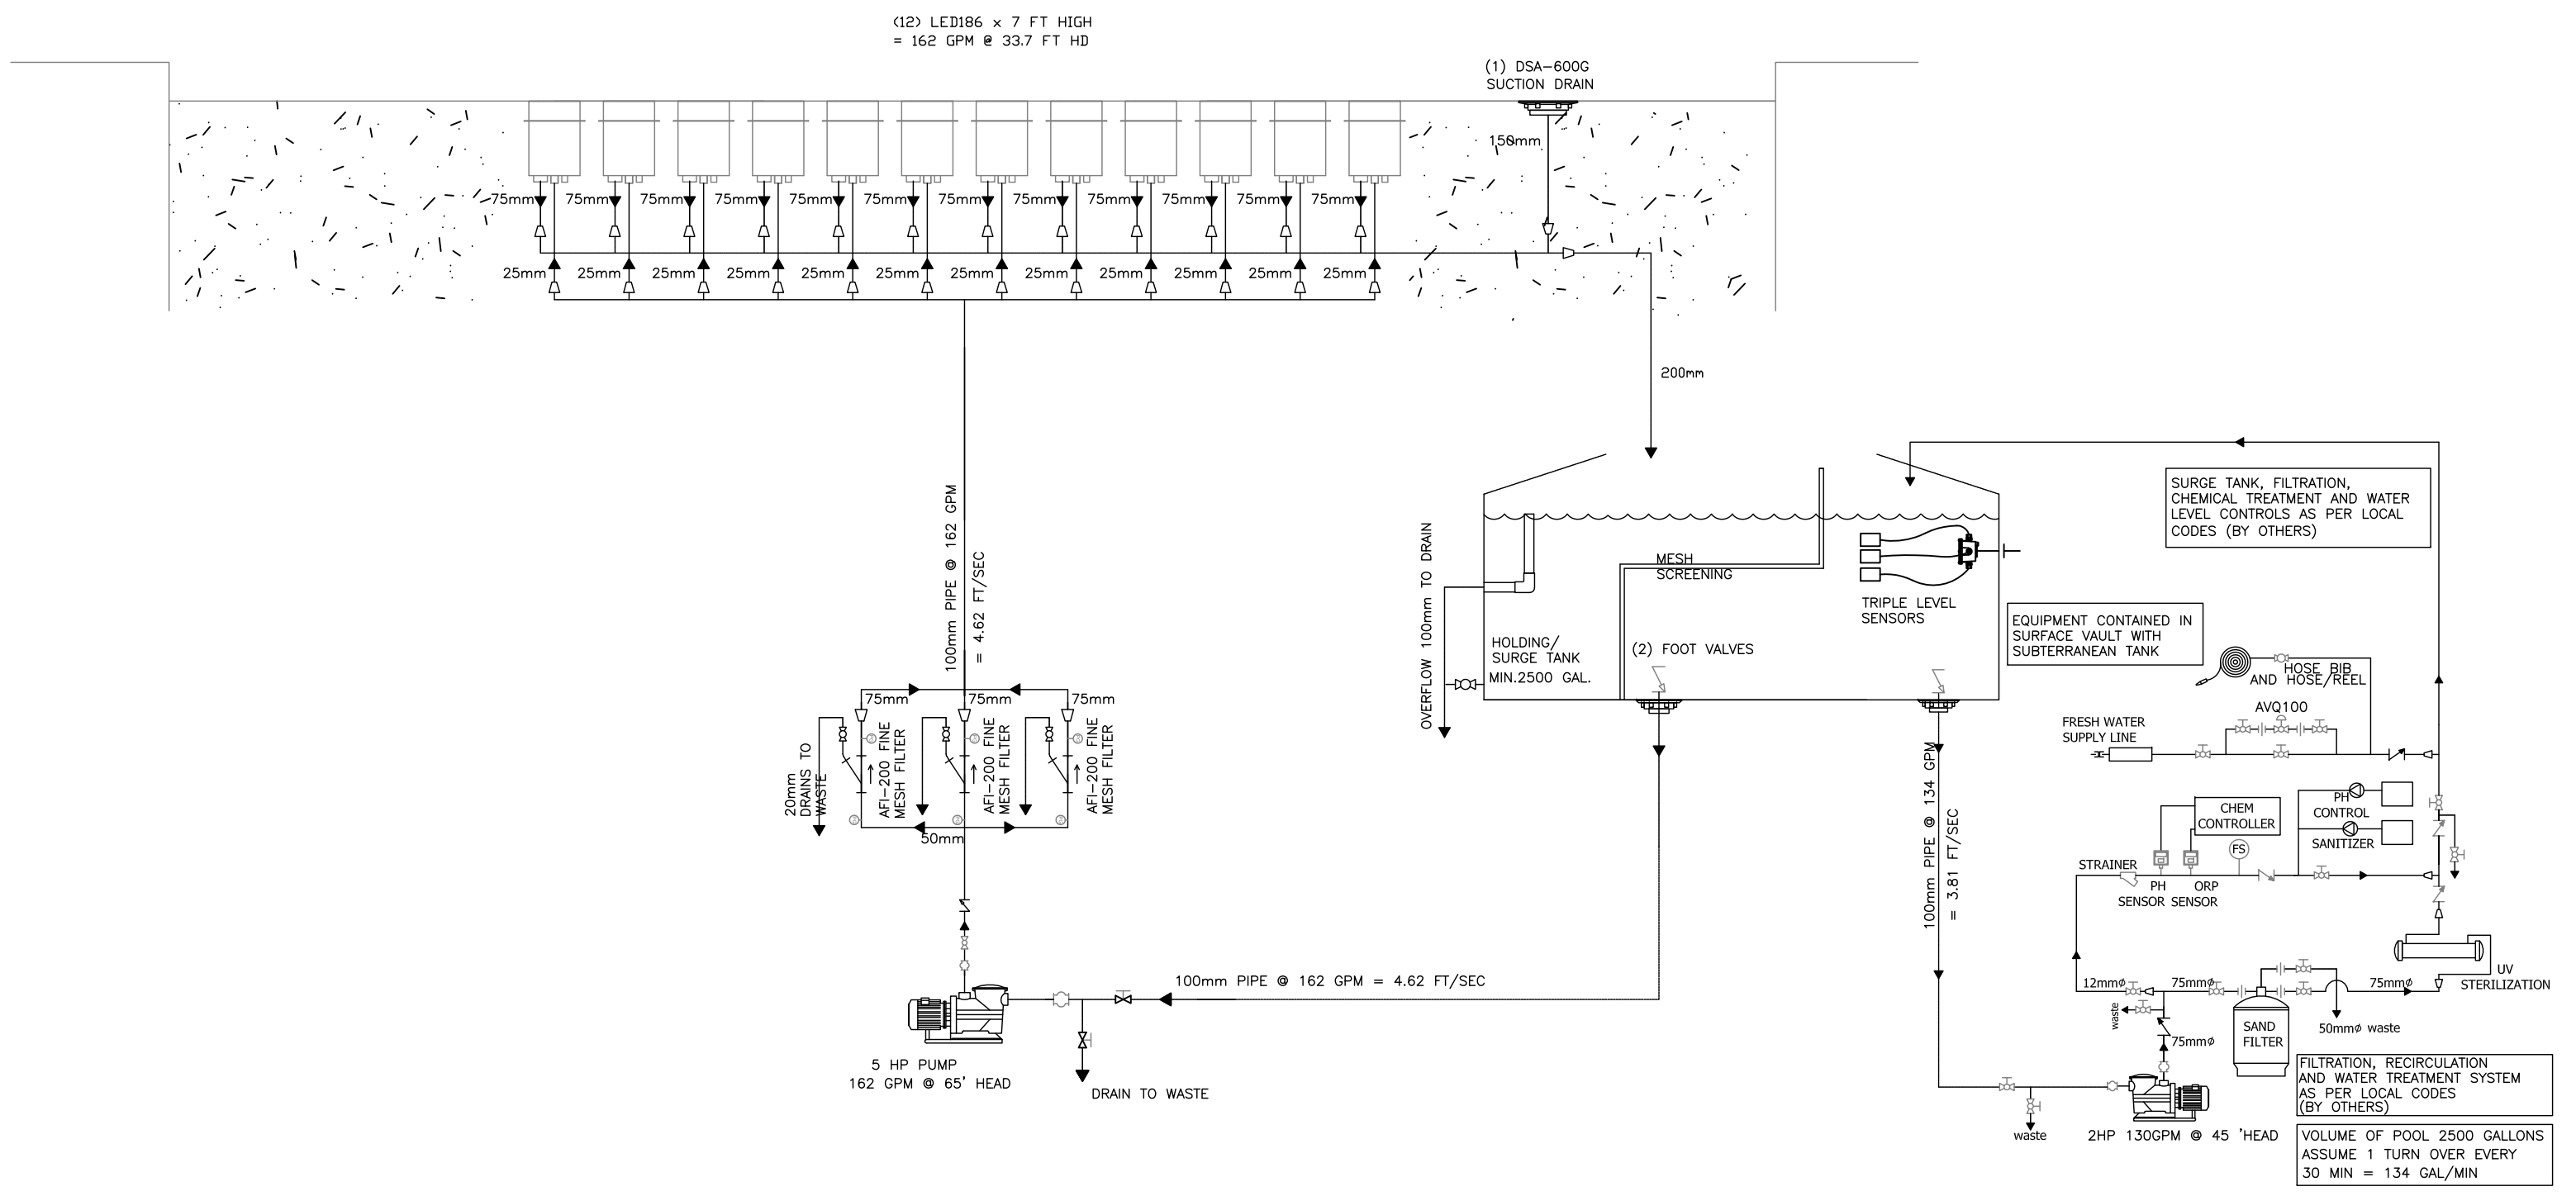

LEGEND

- PART SUPPLIED BY CRYSTAL FOUNTAINS
- LEVER OPERATED BUTTERFLY VALVE
- GEAR OPERATED BUTTERFLY VALVE
- CHECK VALVE

- GATE VALVE
- UNION
- BALL VALVE
- FLEXIBLE COUPLING

- REDUCER
- PRESSURE GAUGE
- PRESSURE SWITCH
- 3 WAY VALVE

PIPING LEGEND

- SUCTION LINE
- DRAIN LINE
- SUPPLY LINE

PRELIMINARY
FOR DISCUSSION ONLY
NOT FOR CONSTRUCTION

1 MECHANICAL PFD
SCALE: N.T.S.